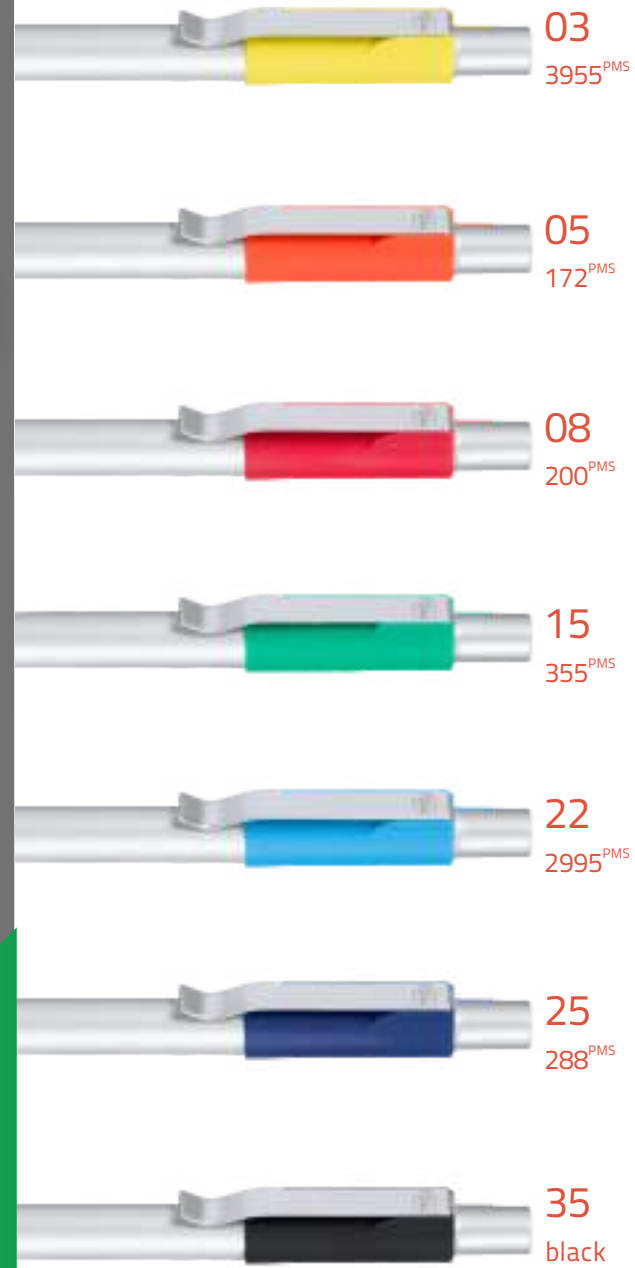

# Staple

## Data

Code:

40302/..

Name:

Staple

## Specification

Description	Staple metal pen, silver barrel and accessories, colored head, blue or black refill.
Collection	Promo
Material	Aluminum
Mechanism	Push
Refill	Plastic Parker, 1mm
Ink color	Black
Dimensions (mm)	142 x 10
Accessories	Plastic
Net weight (g)	18.2
Packaging (pcs.)	50 / 500
Package dimensions (cm)	45 x 16 x 23
Package weight (kg)	9.74
Finishes	Matt lacquer